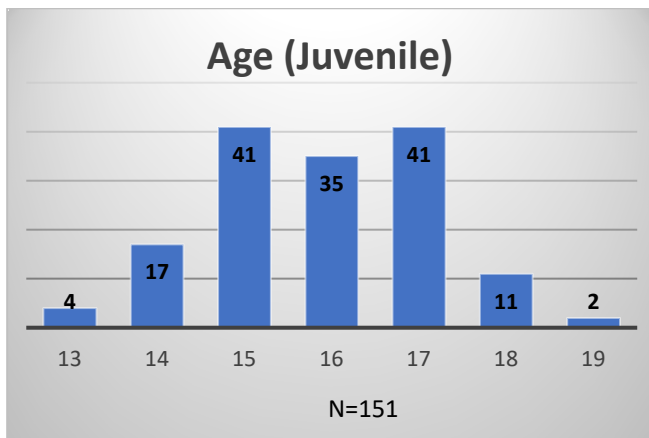

**Daily Data Dashboard – December 28, 2023**  
**Demographics for JTDC Population**  
**Thursday Morning Midnight Count**

Total # of probation Involved youth<sup>1</sup>: 1,335

<sup>1</sup> Probation Active: Any youth who is pending sentencing with an active social history, has been formally placed on probation or supervision with Cook County Juvenile Probation on the date of the report.

\*Age, Gender and Race for Criminal Court population (N=1) is not represented in this report.

**Daily Data Dashboard – December 28, 2023**  
**Demographics for JTDC Population**  
**Thursday Morning Midnight Count**