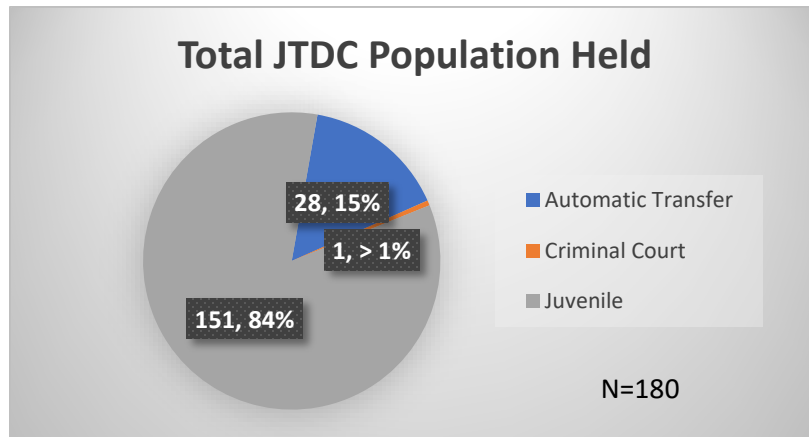

**Daily Data Dashboard – December 28, 2023**  
**Demographics for JTDC Population**  
**Thursday Morning Midnight Count**

Total # of probation Involved youth<sup>1</sup>: 1,335

<sup>1</sup> Probation Active: Any youth who is pending sentencing with an active social history, has been formally placed on probation or supervision with Cook County Juvenile Probation on the date of the report.

\*Age, Gender and Race for Criminal Court population (N=1) is not represented in this report.

**Daily Data Dashboard – December 28, 2023**  
**Demographics for JTDC Population**  
**Thursday Morning Midnight Count**