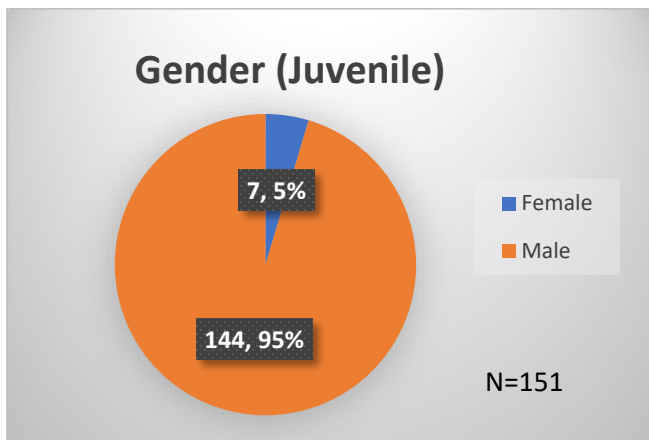

**Daily Data Dashboard – December 28, 2023**  
**Demographics for JTDC Population**  
**Thursday Morning Midnight Count**

Total # of probation Involved youth<sup>1</sup>: 1,335

<sup>1</sup> Probation Active: Any youth who is pending sentencing with an active social history, has been formally placed on probation or supervision with Cook County Juvenile Probation on the date of the report.

\*Age, Gender and Race for Criminal Court population (N=1) is not represented in this report.

**Daily Data Dashboard – December 28, 2023**  
**Demographics for JTDC Population**  
**Thursday Morning Midnight Count**