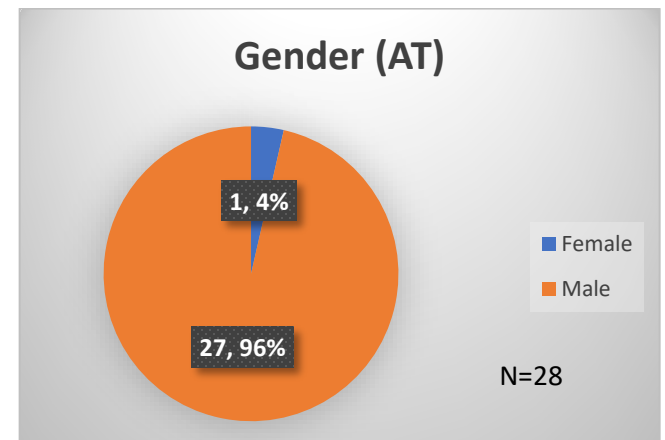

**Daily Data Dashboard – December 28, 2023**  
**Demographics for JTDC Population**  
**Thursday Morning Midnight Count**

Total # of probation Involved youth<sup>1</sup>: 1,335

<sup>1</sup> Probation Active: Any youth who is pending sentencing with an active social history, has been formally placed on probation or supervision with Cook County Juvenile Probation on the date of the report.

\*Age, Gender and Race for Criminal Court population (N=1) is not represented in this report.

**Daily Data Dashboard – December 28, 2023**  
**Demographics for JTDC Population**  
**Thursday Morning Midnight Count**