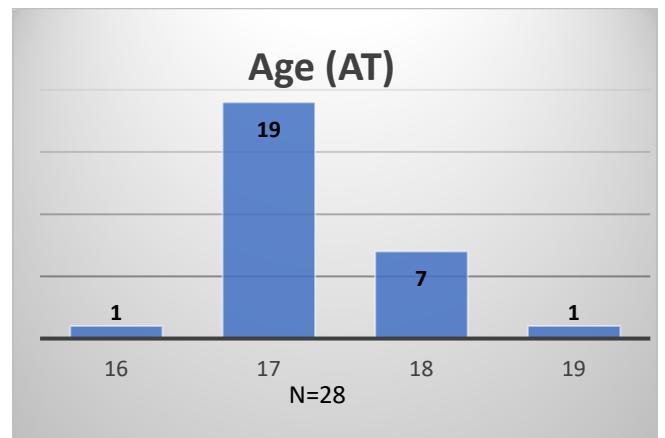

**Daily Data Dashboard – December 28, 2023**  
**Demographics for JTDC Population**  
**Thursday Morning Midnight Count**

Total # of probation Involved youth<sup>1</sup>: 1,335

<sup>1</sup> Probation Active: Any youth who is pending sentencing with an active social history, has been formally placed on probation or supervision with Cook County Juvenile Probation on the date of the report.

\*Age, Gender and Race for Criminal Court population (N=1) is not represented in this report.

**Daily Data Dashboard – December 28, 2023**  
**Demographics for JTDC Population**  
**Thursday Morning Midnight Count**